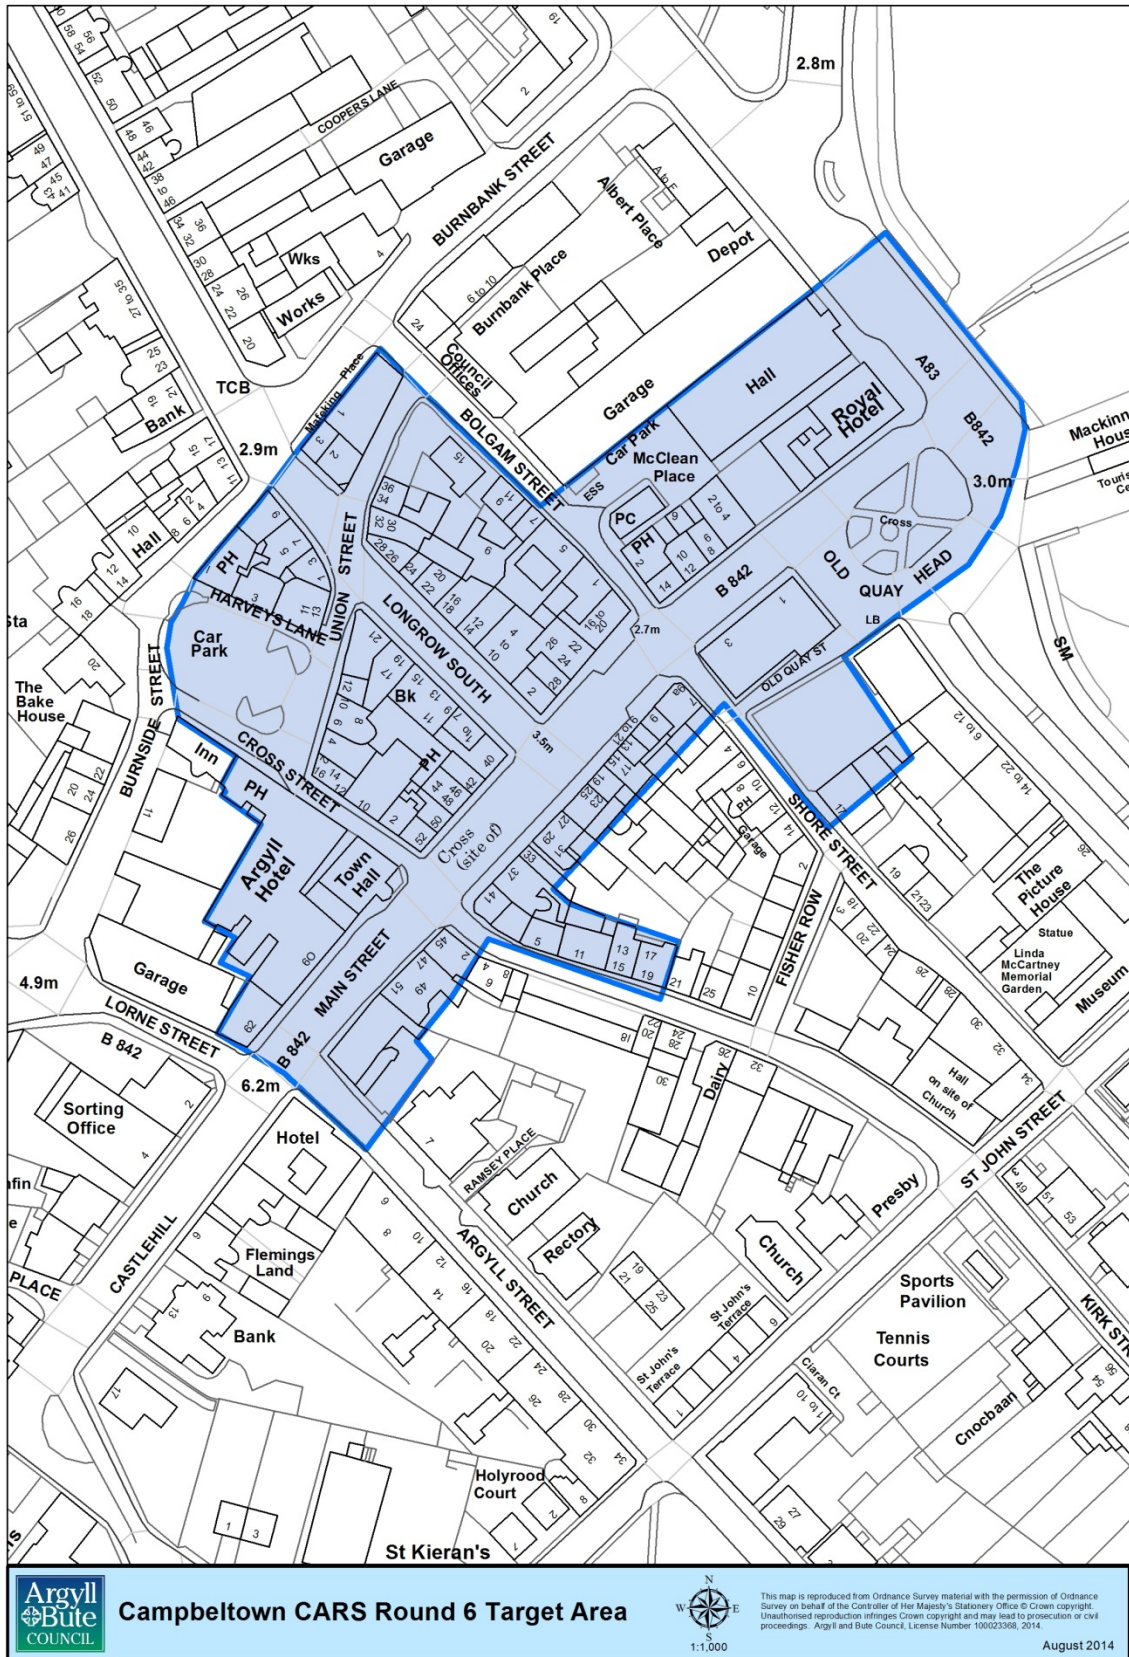

Appendix 1

Campbeltown CARS Round 6 Target Area

August 2014